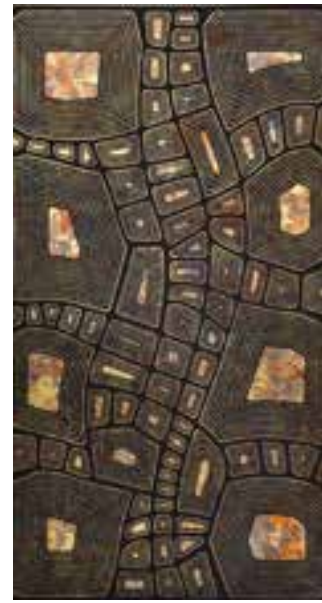

IKAZAKI GILDING WASHI WALLPAPER

Japanese hand crafted paper with nonwoven paper

silver color and gold color leaf

size 53cm×90cm

ANIMAS-hane

black paper, silver leaf

white paper, yellow oxide leaf

ANIMAS-kou